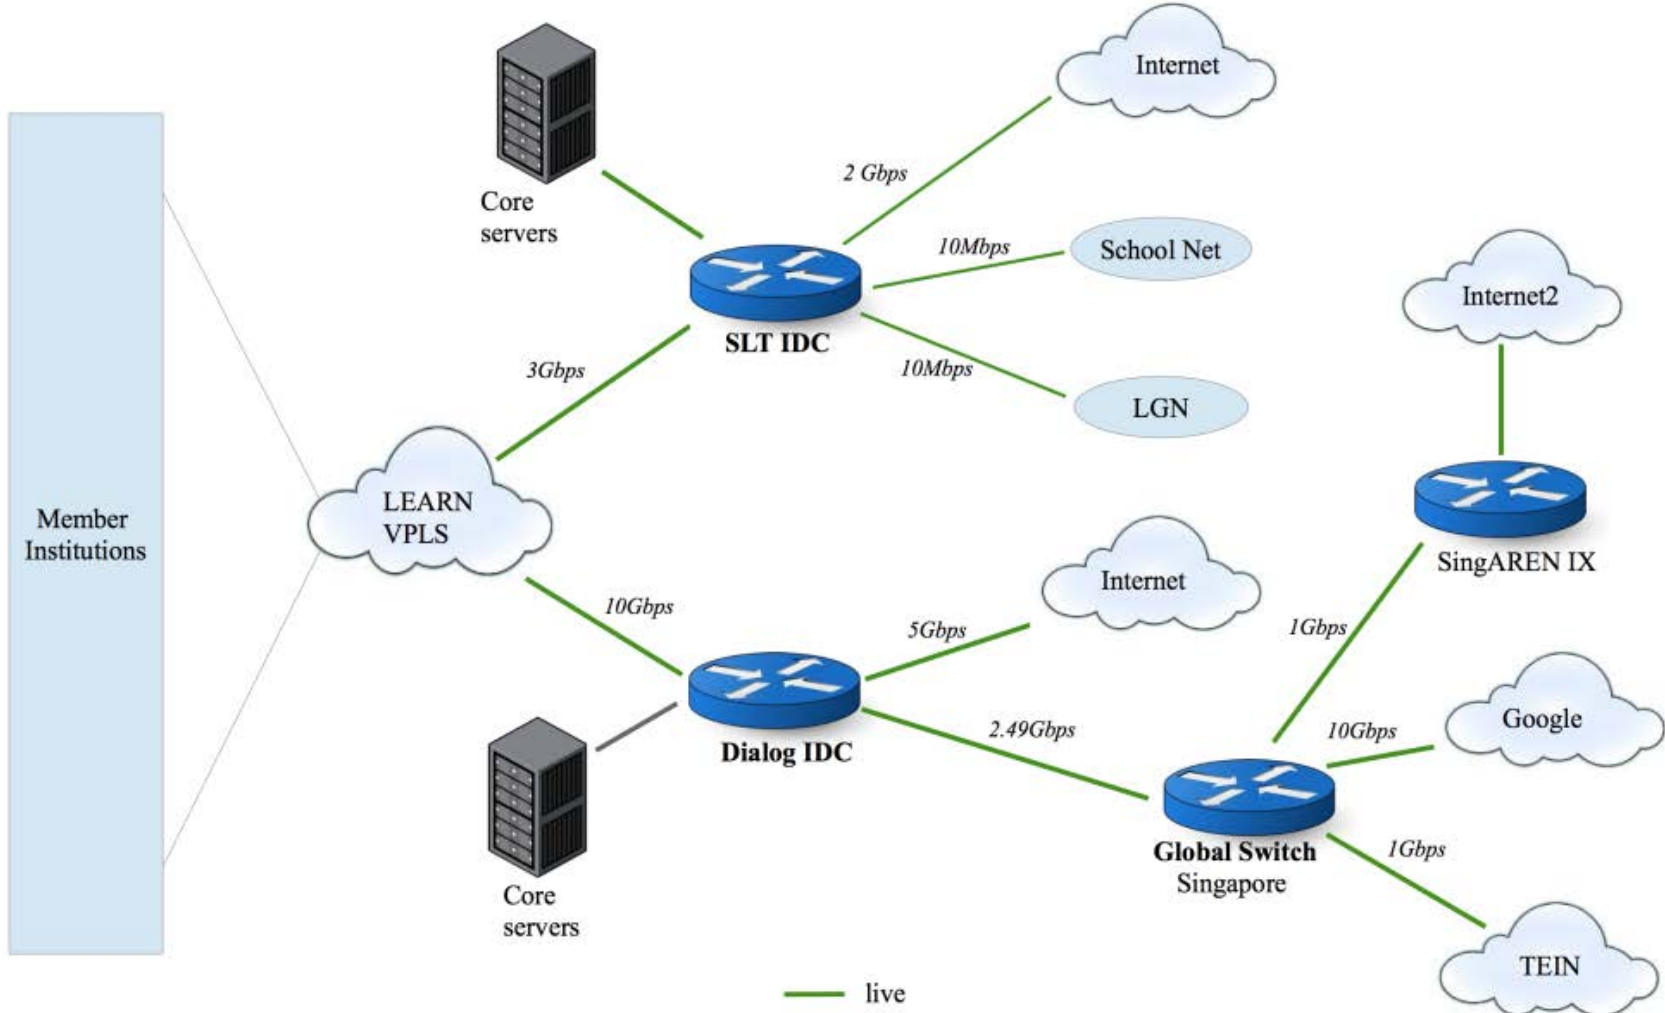

# LEARN Membership

Lanka Education and Research Network

- University Grants Commission (UGC) & Universities under the University Act (16, 1978)
- Institutes for Higher Learning under University Act
- R&D institutes coming under Govt. Ministries
- Any other Research or Educational Institute or Organization

# Local Links (vii)

- Total of 73 connections
- Total local link (VPLS) subscribers
- Highest local link bandwidth
  - University of Peradeniya
  - University of Moratuwa
- Lowest local link bandwidth
  - All 16 Sri Lanka Institute of Agriculture and Forestry
- All are Optical Fiber Links