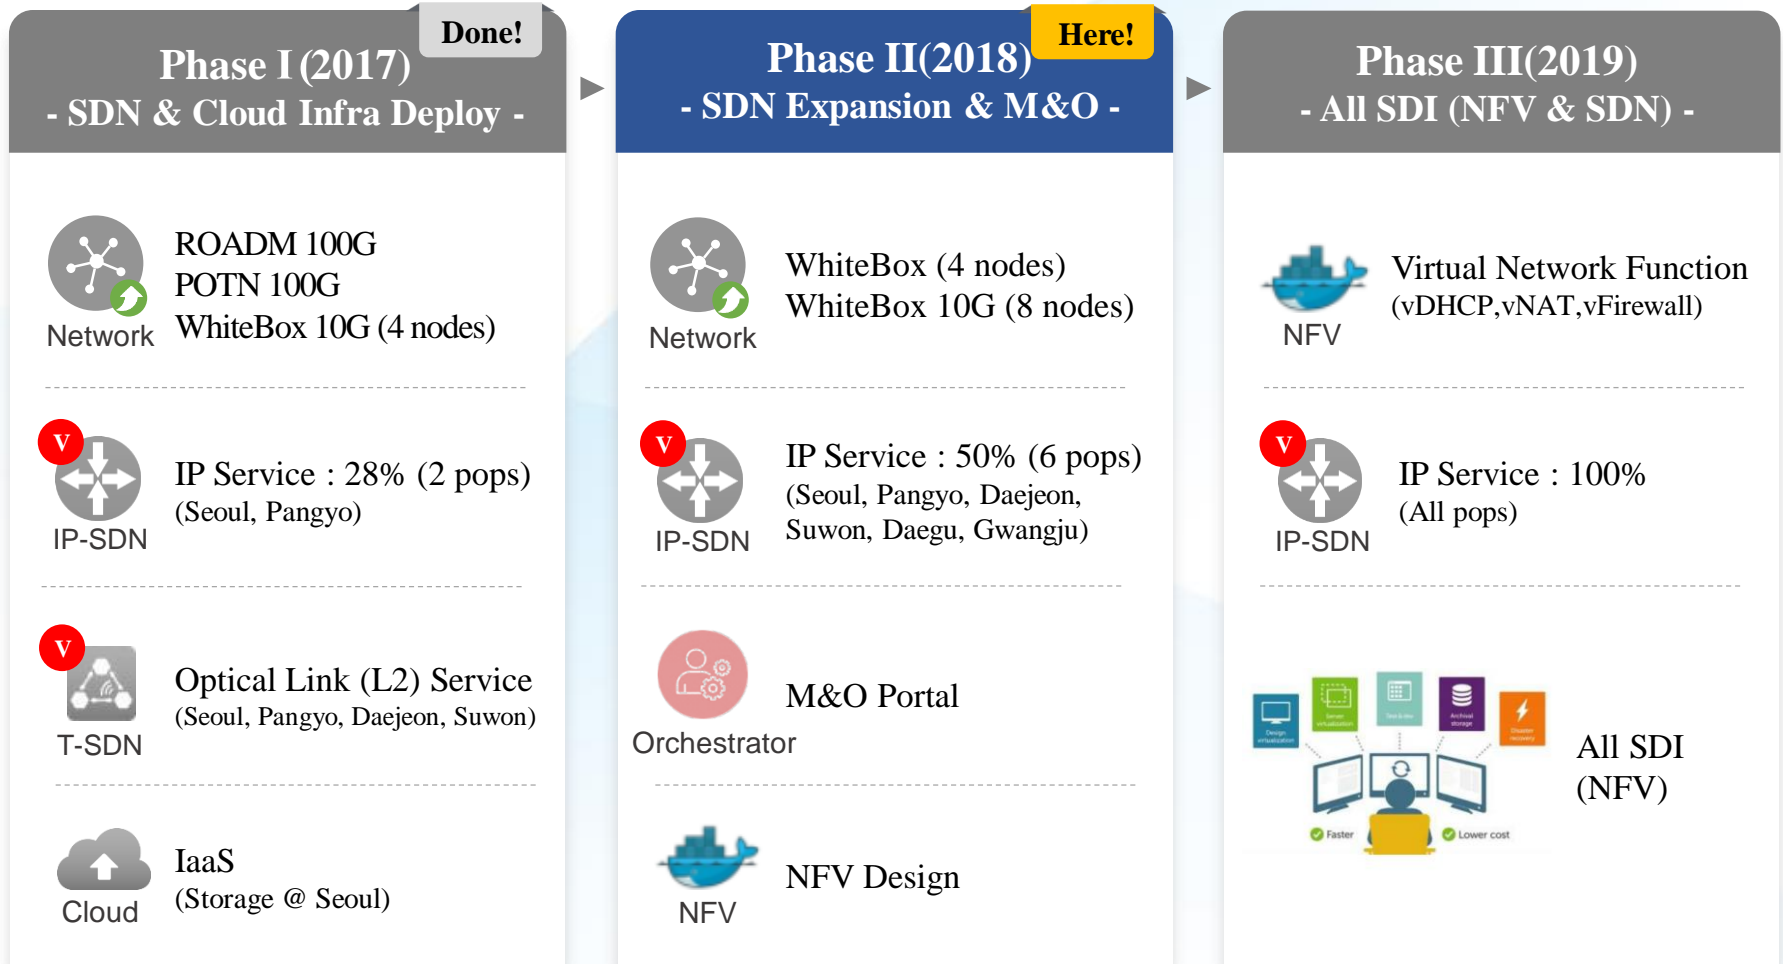

KOREN SDI Roadmap