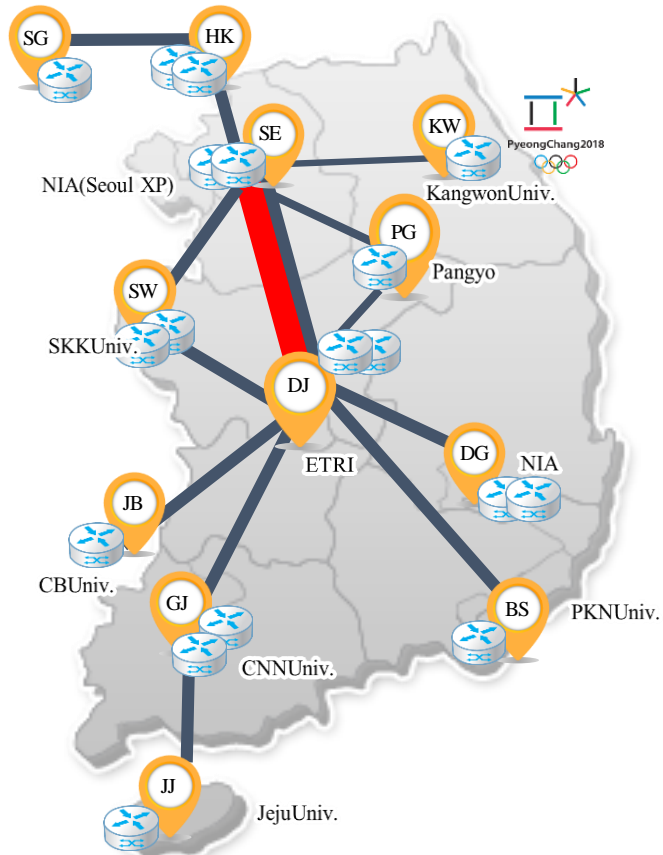

- Contractor : Consortium of LGU+, KT and SK Broadband
- Period : Mar. 2016 ~ Dec. 2018
- Connect to JGN, HARNET, PREGINET and ASGC via HKIX at HK POP
- Connect to SingAREN, Internet2 and JGN via SOE at SG POP

- ### KOREN Global Network
- 2 Global PoPs (HK, SG)
 - TEIN 11Gbps (24 countries)
 - HKIX, APAN 10Gbps
 - Internet2(USA), GEANT(EU)

- SOE : SingAREN Open Exchange
- HKIX : HongKong Internet Exchange
- APAN : Asia Pacific Advanced Network
- TEIN : Trans Eurasia Information Network
- JGN : Japan Gigabit Network
- SingAREN : Singapore Advanced Research and Education Network
- Internet2 : A not-for-profit United States Computer Networking Consortium
- HARNET : The Hong Kong Academic and Research NETWORK
- PREGINET : The Philippine Research , Education and Government Information Network
- ASGC : Academia Sinica Grid Computing

- ### KOREN Backbone Network
- 10 PoPs in Korea
 - Seoul-Daejeon 260 Gbps
 - Seoul, Daejeon, Suwon 20Gbps
 - Daejeon 10Gbps
 - Commercial Connection /NGIX(IPv6)

KOREN Backbone Network

KOrea advanced **RE**search **N**etwork : **76** members

Backbone Topology

Backbone Capacity

Seoul~Daejeon Backbone 260G, Capital area 120G, Province 110G
International & KREONET, Commercial etc.. 10~20G

AI Network Lab @ Pangyo

① Function Test (182 m²)

“ Providing test and verification such as function · performance, stability, security and compatibility to SDN/NFV, 5G mobile communication Supporting national project function test such as 10 G Internet, Wi-Fi, etc Target: Network-related SMEs, the 2nd Pangyo companies ”