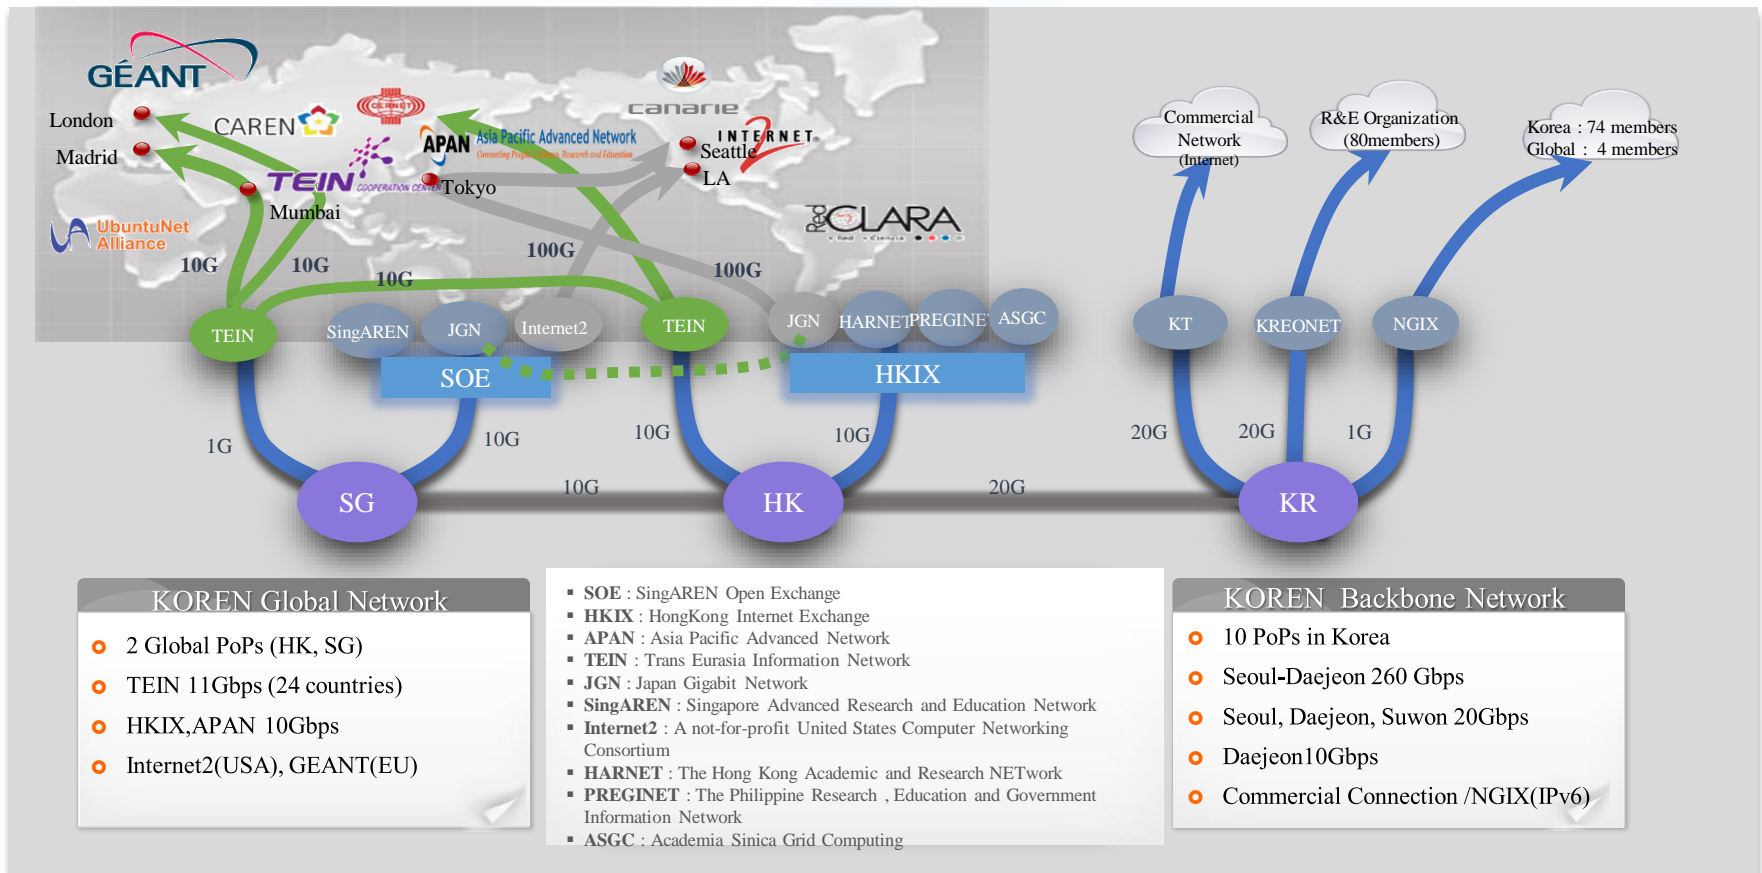

March 26 2018

KOREN UPDATE

The 3rd Asi@Connect Project Meeting

Mina Son

Executive Principal
Network Team, Department of
ICT Platform & Services
National Information Society Agency

KOREN International Infrastructure

- Contractor : Consortium of LGU+, KT and SK Broadband
- Period : Mar. 2016 ~ Dec. 2018
- Connect to JGN, HARNET, PREGINET and ASGC via HKIX at HK POP
- Connect to SingAREN, Internet2 and JGN via SOE at SG POP

- ### KOREN Global Network
- 2 Global PoPs (HK, SG)
 - TEIN 11Gbps (24 countries)
 - HKIX, APAN 10Gbps
 - Internet2(USA), GEANT(EU)

- SOE : SingAREN Open Exchange
- HKIX : HongKong Internet Exchange
- APAN : Asia Pacific Advanced Network
- TEIN : Trans Eurasia Information Network
- JGN : Japan Gigabit Network
- SingAREN : Singapore Advanced Research and Education Network
- Internet2 : A not-for-profit United States Computer Networking Consortium
- HARNET : The Hong Kong Academic and Research NETWORK
- PREGINET : The Philippine Research , Education and Government Information Network
- ASGC : Academia Sinica Grid Computing

- ### KOREN Backbone Network
- 10 PoPs in Korea
 - Seoul-Daejeon 260 Gbps
 - Seoul, Daejeon, Suwon 20Gbps
 - Daejeon 10Gbps
 - Commercial Connection /NGIX(IPv6)

KOREN Backbone Network

KOrea advanced **RE**search **N**etwork : **76** members