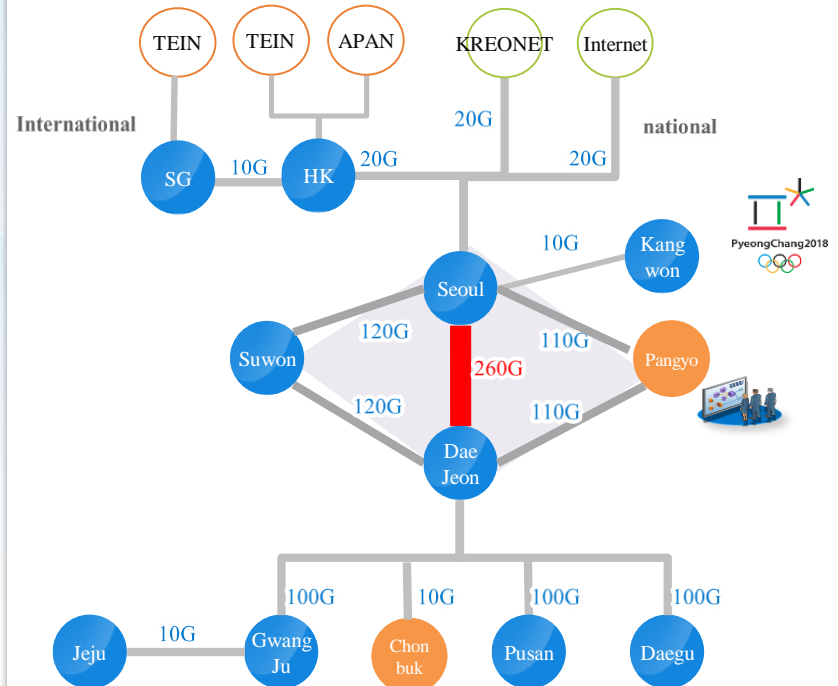

- Contractor : Consortium of LGU+, KT and SK Broadband
- Period : Mar. 2016 ~ Dec. 2018
- Connect to JGN, HARNET, PREGINET and ASGC via HKIX at HK POP
- Connect to SingAREN, Internet2 and JGN via SOE at SG POP

- ### KOREN Global Network
- 2 Global PoPs (HK, SG)
 - TEIN 11Gbps (24 countries)
 - HKIX, APAN 10Gbps
 - Internet2(USA), GEANT(EU)

- SOE : SingAREN Open Exchange
- HKIX : HongKong Internet Exchange
- APAN : Asia Pacific Advanced Network
- TEIN : Trans Eurasia Information Network
- JGN : Japan Gigabit Network
- SingAREN : Singapore Advanced Research and Education Network
- Internet2 : A not-for-profit United States Computer Networking Consortium
- HARNET : The Hong Kong Academic and Research NETWORK
- PREGINET : The Philippine Research , Education and Government Information Network
- ASGC : Academia Sinica Grid Computing

- ### KOREN Backbone Network
- 10 PoPs in Korea
 - Seoul-Daejeon 260 Gbps
 - Seoul, Daejeon, Suwon 20Gbps
 - Daejeon 10Gbps
 - Commercial Connection /NGIX(IPv6)

KOREN Backbone Network

KOrea advanced **RE**search **N**etwork : **76** members

Backbone Topology

Backbone Capacity

Seoul~Daejeon Backbone 260G, Capital area 120G, Province 110G
International & KREONET, Commercial etc.. 10~20G

AI Network Lab @ Pangyo

① Function Test (182 m²)

“ Providing test and verification such as function · performance, stability, security and compatibility to SDN/NFV, 5G mobile communication Supporting national project function test such as 10 G Internet, Wi-Fi, etc Target: Network-related SMEs, the 2nd Pangyo companies ”