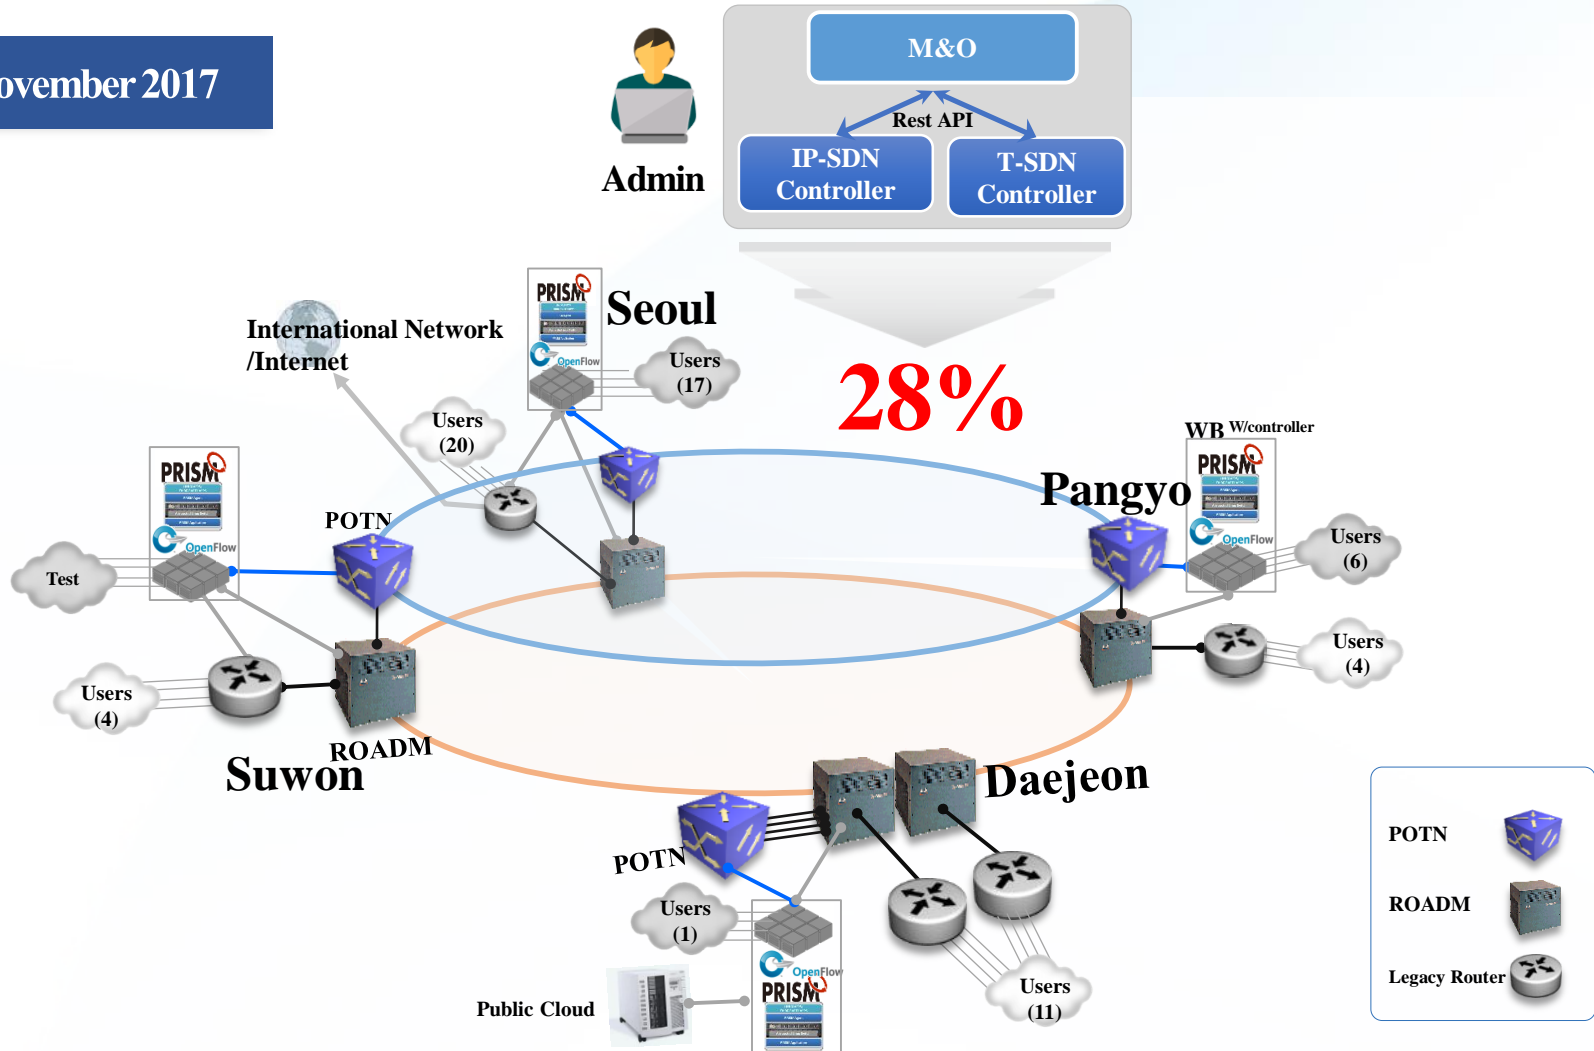

④ Exhibits and Seminars (139 m²)

“ KOREN operation and technical support for SW-based network, 40G dedicated network, Dark Fiber, etc. ”

③ Network Operation and Support (109 m²)

Users - Migrated to SDI

November 2017