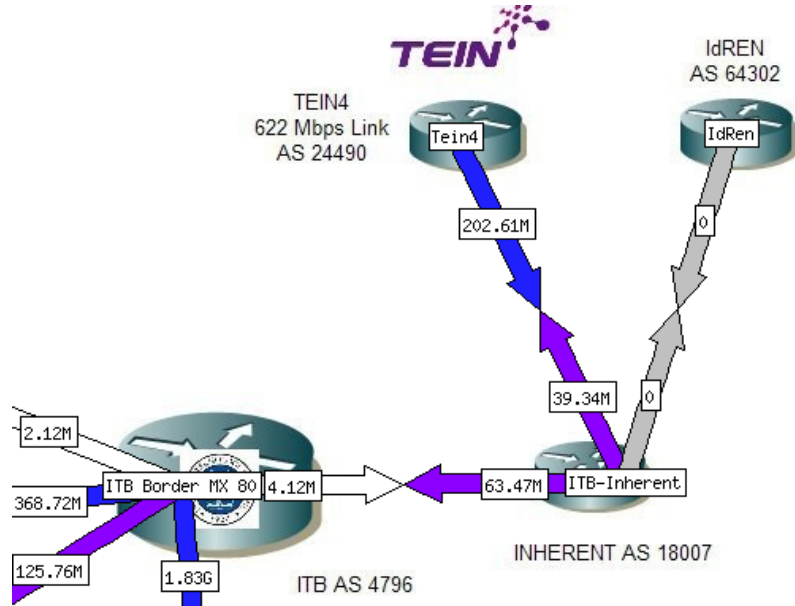

- ❖ Funding for the Link via ITB

- ❖ **Number of member institutions(connected to your REN) :**

- ❖ **50 – 70 Institution**

Backbone :

- ❖ **International Backbone from Bandung to Singapore , 622 Mbps**

- ❖ **Domestic Backbone 1 Gbps – 2 Gbps**

Network update

- ❖ **Network connection (National) :**
- ❖ **Network connection (International) :**

IDREN Topology

Traffic Between Indonesia (bdg) – Singapore (TEIN) NOC

Inherent/IDREN Traffic

Created: Mar 19 2018 09:15:02

ITB's gateway , AS18007

- http://bgp.he.net/AS18007#_peers
- More than 50 Universities has been connect ,
- 30 Universities have their own IP address and ASN, target 100 Universities have their own IP and ASN (next year)