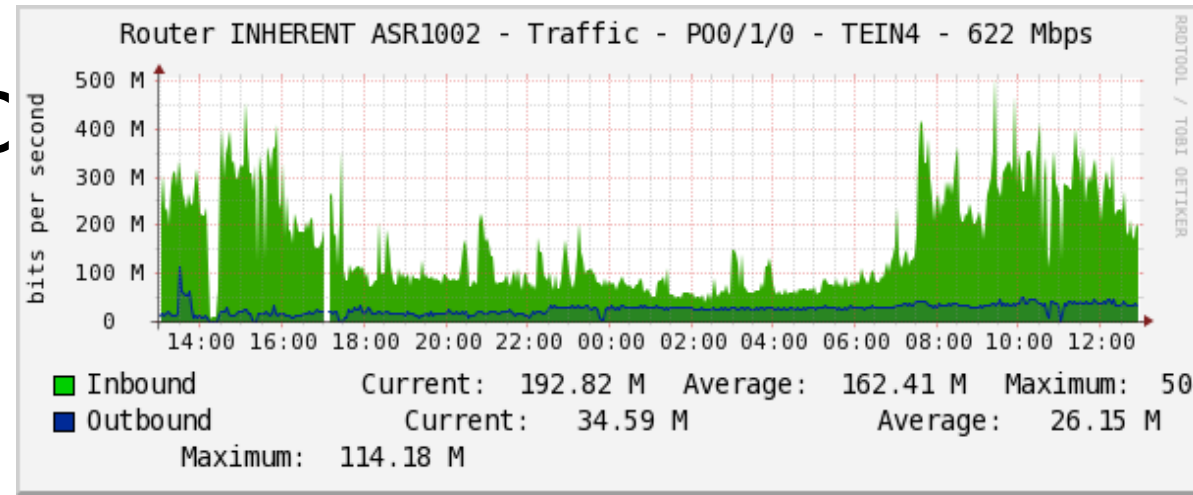

Network update

- ❖ **Network connection (National) :**
- ❖ **Network connection (International) :**

IDREN Topology

Traffic Between Indonesia (bdg) – Singapore (TEIN) NOC

Inherent/IDREN Traffic

Created: Mar 19 2018 09:15:02

ITB's gateway , AS18007

- http://bgp.he.net/AS18007#_peers
- More than 50 Universities has been connect ,
- 30 Universities have their own IP address and ASN, target 100 Universities have their own IP and ASN (next year)