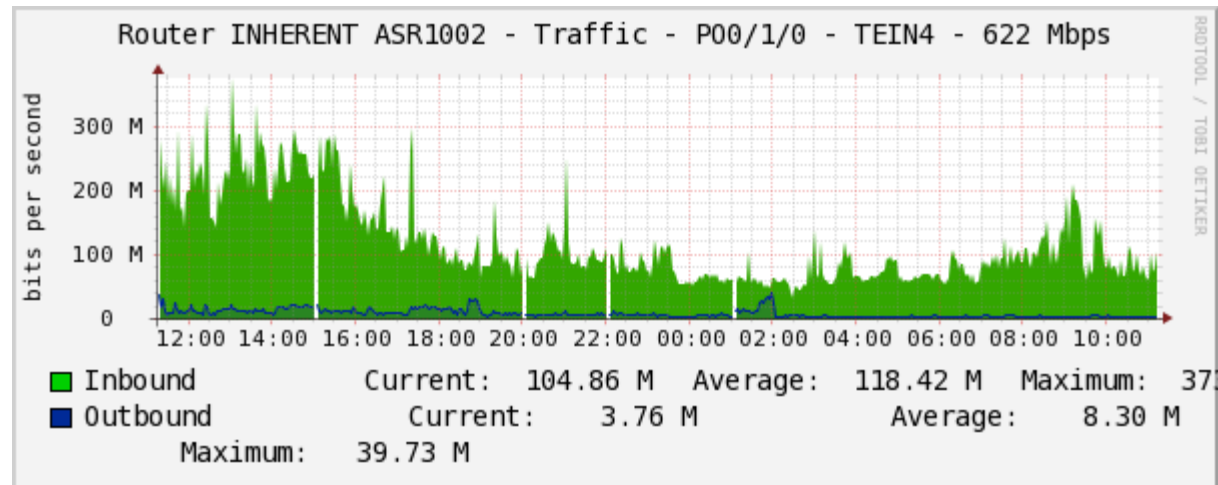

Network update

- ❖ **Network connection (National) :**
- ❖ **Network connection (International) :**

IDREN Topology

Traffic Between Indonesia (bdg) – Singapore (TEIN) NOC

Inherent/IDREN Traffic

Created: Mar 19 2018 09:15:02

ITB's gateway , AS18007

- http://bgp.he.net/AS18007#_peers
- More than 50 Universities has been connect ,
- 30 Universities have their own IP address and ASN, target 100 Universities have their own IP and ASN (next year)