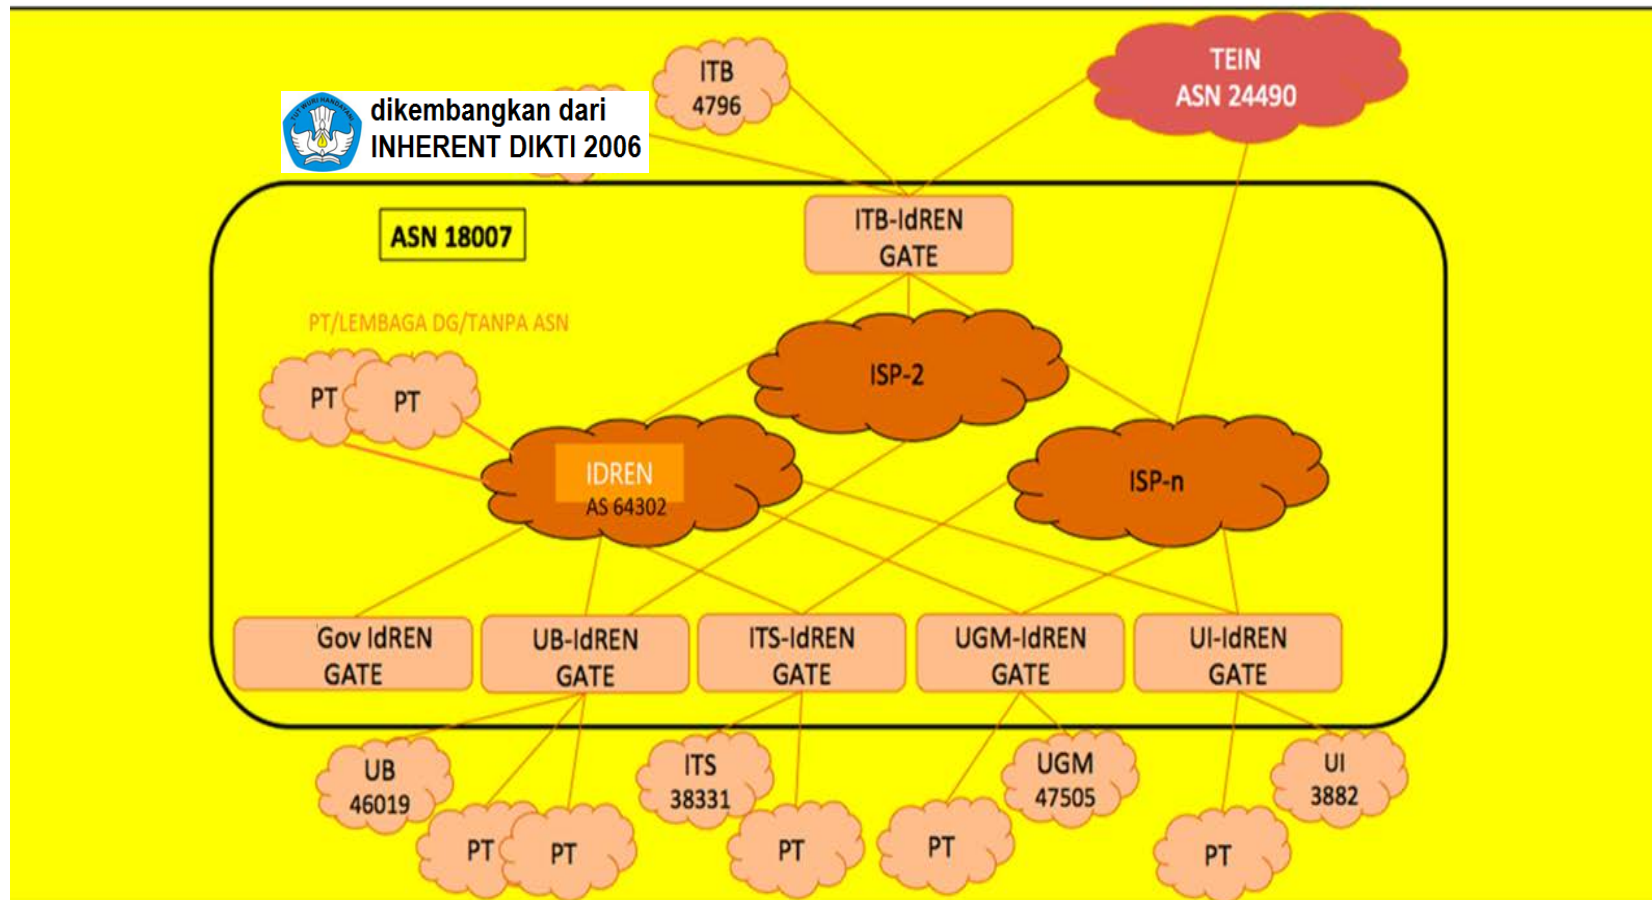

- ❖ University of Brawijaya (Malang)

- ❖ Suraya Institute of Technology (Surabaya)

- ❖ Approved by Ministry of Science Technology

- ❖ Directorate General of Learning and Student Affairs (Higher Education)

- ❖ Funding for the Link via ITB

- ❖ **Number of member institutions(connected to your REN) :**

- ❖ **50 – 70 Institution**

Backbone :

- ❖ **International Backbone from Bandung to Singapore , 622 Mbps**

- ❖ **Domestic Backbone 1 Gbps – 2 Gbps**

Network update

- ❖ **Network connection (National) :**
- ❖ **Network connection (International) :**

IDREN Topology

Traffic Between Indonesia (bdg) – Singapore (TEIN) NOC

Inherent/IDREN Traffic

Created: Mar 19 2018 09:15:02

ITB's gateway , AS18007

- http://bgp.he.net/AS18007#_peers
- More than 50 Universities has been connect ,
- 30 Universities have their own IP address and ASN, target 100 Universities have their own IP and ASN (next year)