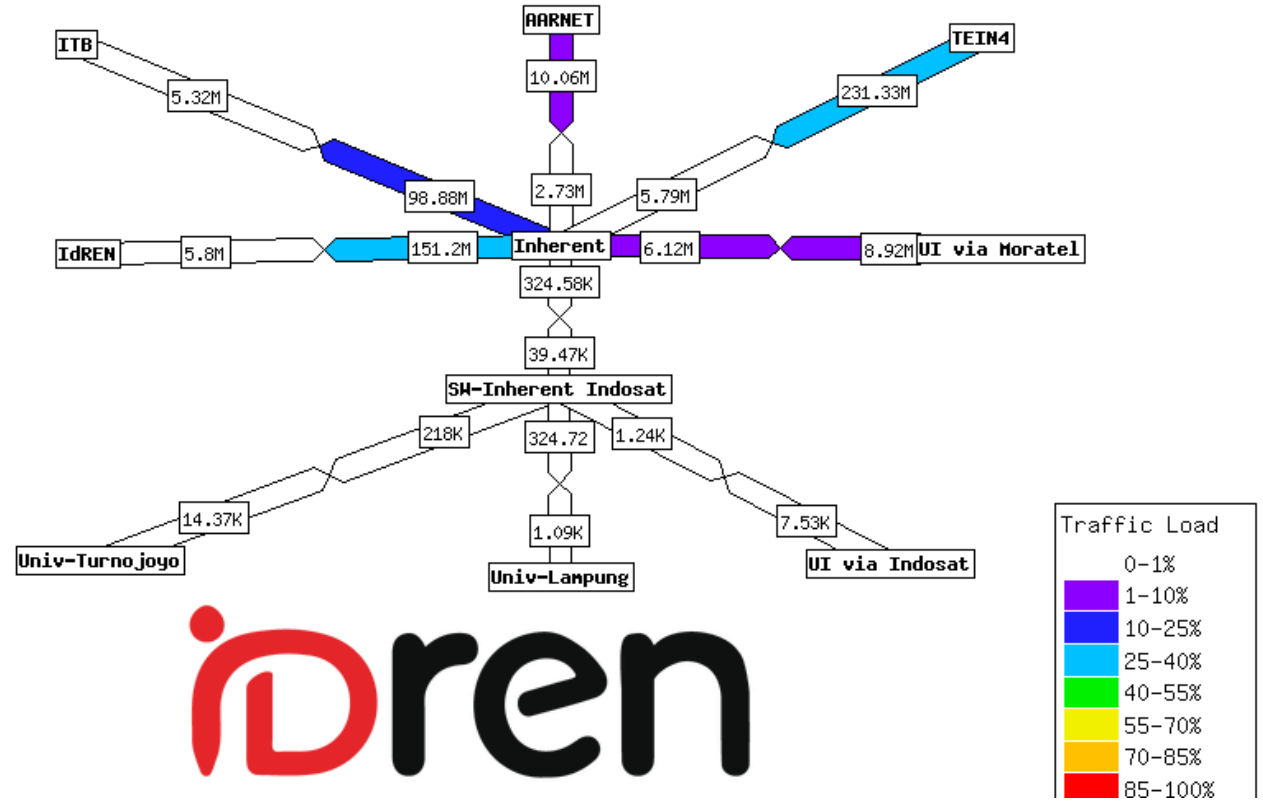

Network update

- ❖ **Network connection (National) :**
- ❖ **Network connection (International) :**

IDREN Topology

Traffic Between Indonesia (bdg) – Singapore (TEIN) NOC

Inherent/IDREN Traffic

Created: Mar 19 2018 09:15:02

ITB's gateway , AS18007

- http://bgp.he.net/AS18007#_peers
- More than 50 Universities has been connect ,
- 30 Universities have their own IP address and ASN, target 100 Universities have their own IP and ASN (next year)