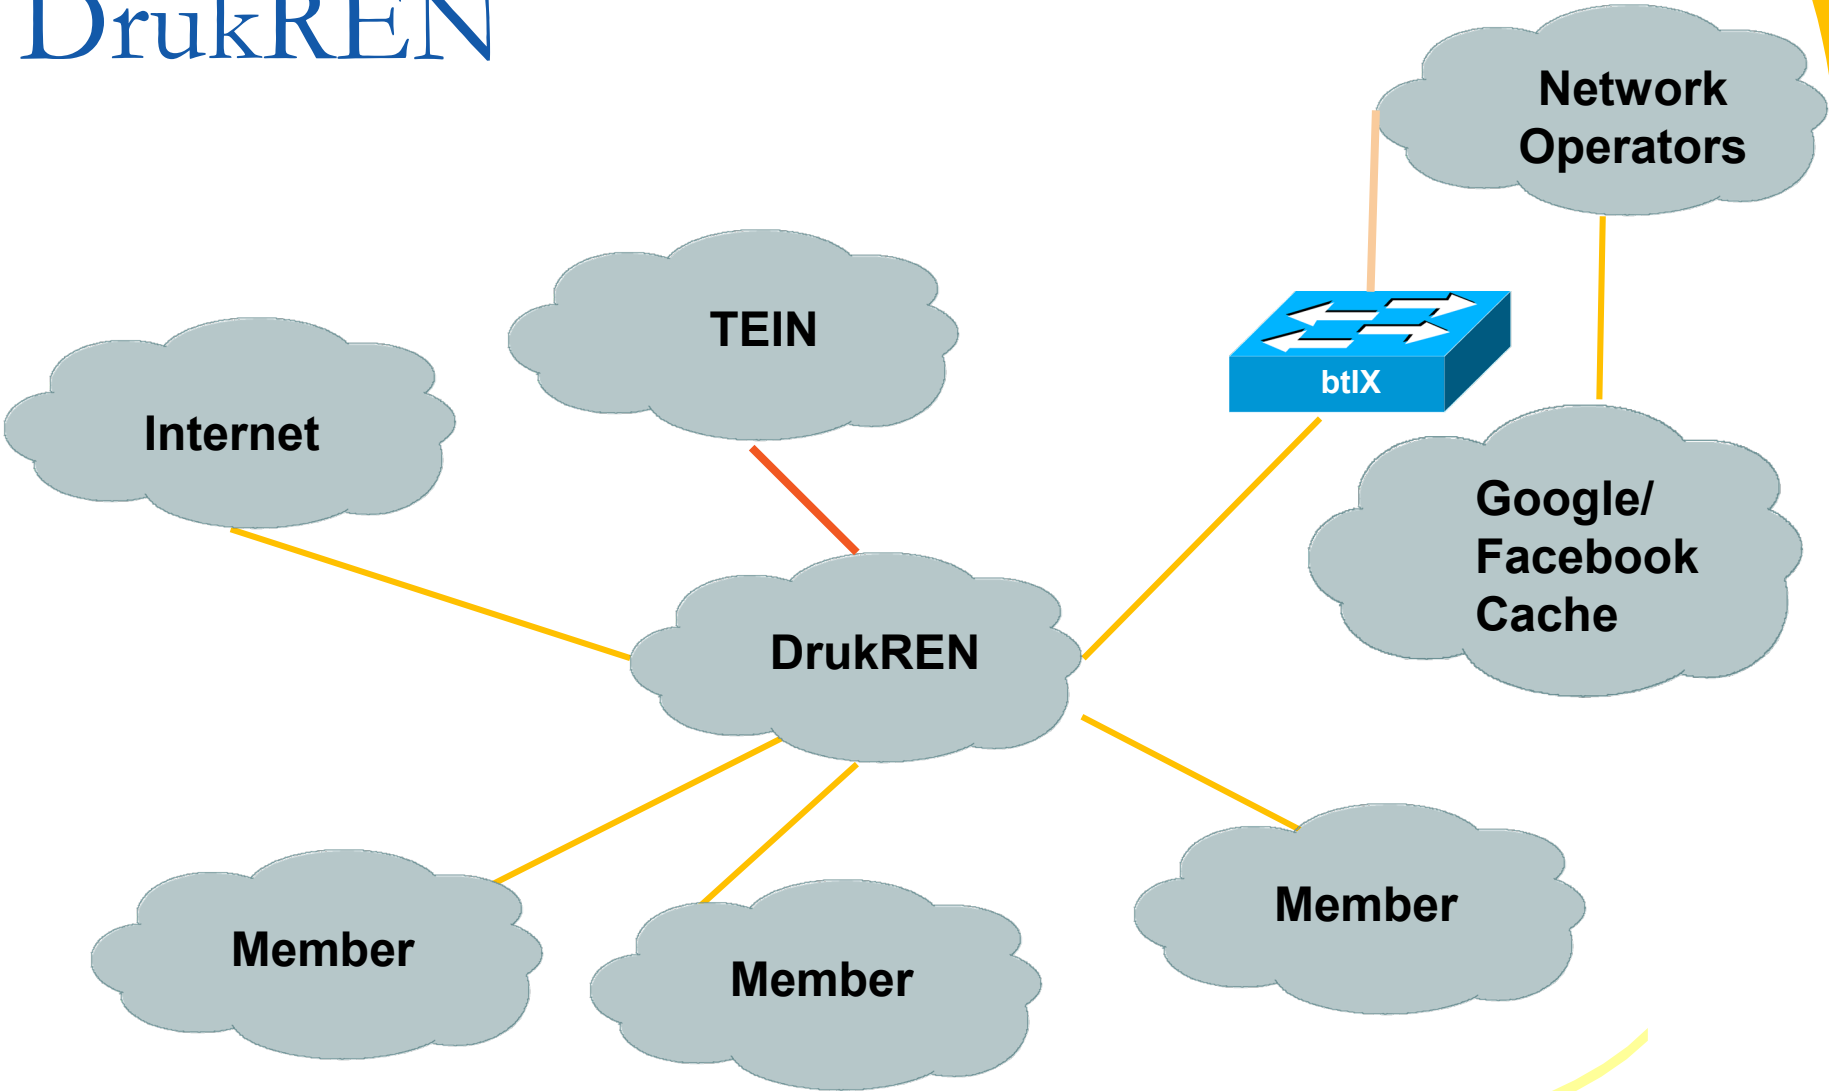

Bhutan's Druk Research & Education Network (DrukREN)

UPDATE

Sonam Phuntsho

22 July 2019

6th Asi@Connet Governors and Project Meeting

Background

- Project funded by ADB in 2014 with TA from NSRC.
- 10 Gbps high speed network with 11 Point of Presence (PoP).
- Connects RUB colleges and hospitals.
- Operationalized in April 2018
- Operated and managed by DITT, MoIC.
- DITT represents DrukREN as member of Asi@Connect Project.

DrukREN

DrukREN SERVICES

1. 100 Mbps/ 1 Gbps Access to Domestic Contents for DrukREN Members.
2. Research & Education Transit - 1 Gbps access to TEIN4 and global REN via NKN
3. International Commercial Transit: Bulk Purchase of the Internet Bandwidth

Status - where are we?

- 24 DrukREN Members
- 1 New Member connection *pending*
- TEIN Connectivity through NKN: 1 Gbps
- btIX Connection

DrukREN 2.0

DrukREN Network

DrukREN

- DrukREN PoP
- 10 Gbps
- - - Planned 10 Gbps link