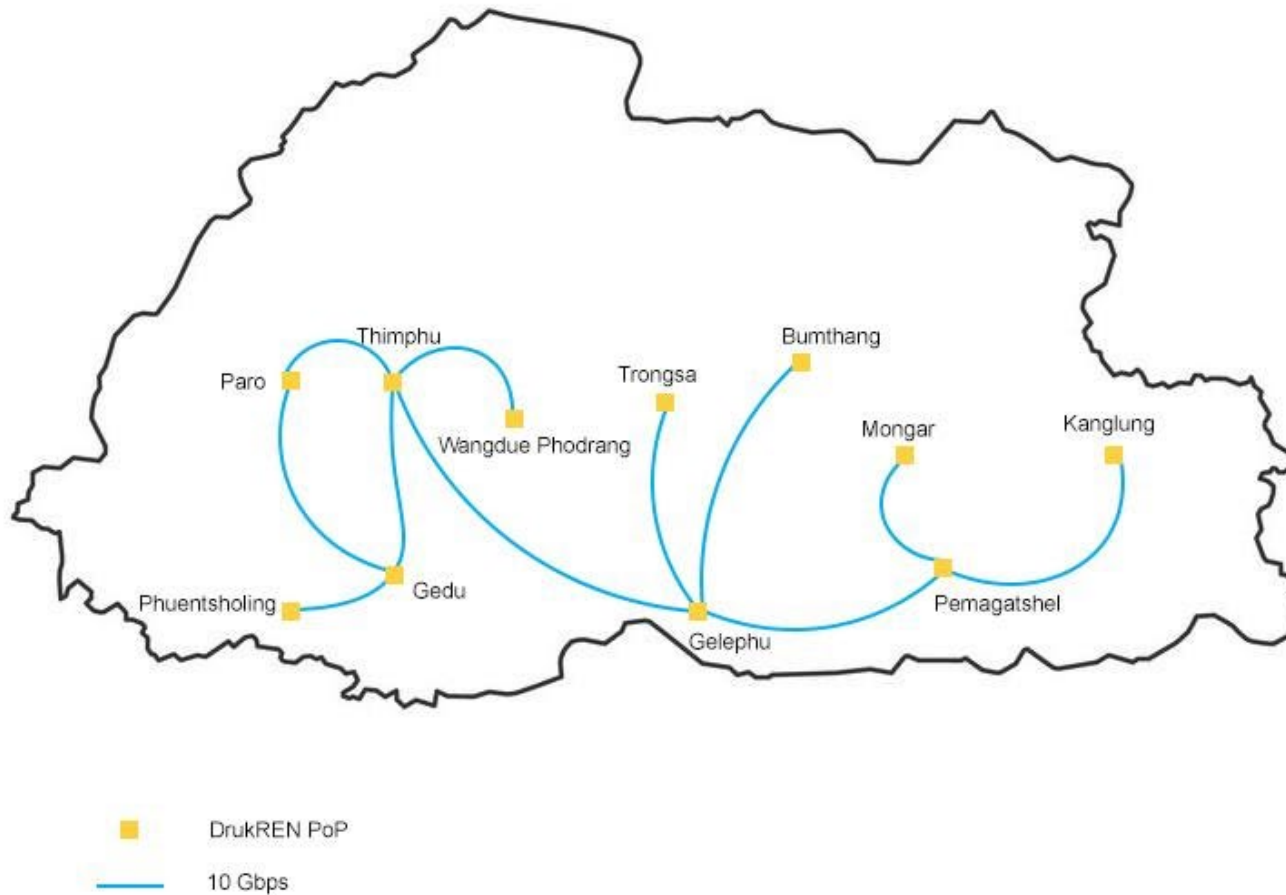

Bhutan's Druk Research & Education Network (DrukREN)

UPDATE

Sonam Phuntsho

22 July 2019

6th Asi@Connet Governors and Project Meeting

Background

- Project funded by ADB in 2014 with TA from NSRC.
- 10 Gbps high speed network with 11 Point of Presence (PoP).
- Connects RUB colleges and hospitals.
- Operationalized in April 2018
- Operated and managed by DITT, MoIC.
- DITT represents DrukREN as member of Asi@Connect Project.

DrukREN

DrukREN SERVICES

1. 100 Mbps/ 1 Gbps Access to Domestic Contents for DrukREN Members.
2. Research & Education Transit - 1 Gbps access to TEIN4 and global REN via NKN
3. International Commercial Transit: Bulk Purchase of the Internet Bandwidth

Status - where are we?

- 24 DrukREN Members
- 1 New Member connection *pending*
- TEIN Connectivity through NKN: 1 Gbps
- btIX Connection

DrukREN 2.0

DrukREN Network

DrukREN

- DrukREN PoP
- 10 Gbps
- - - Planned 10 Gbps link