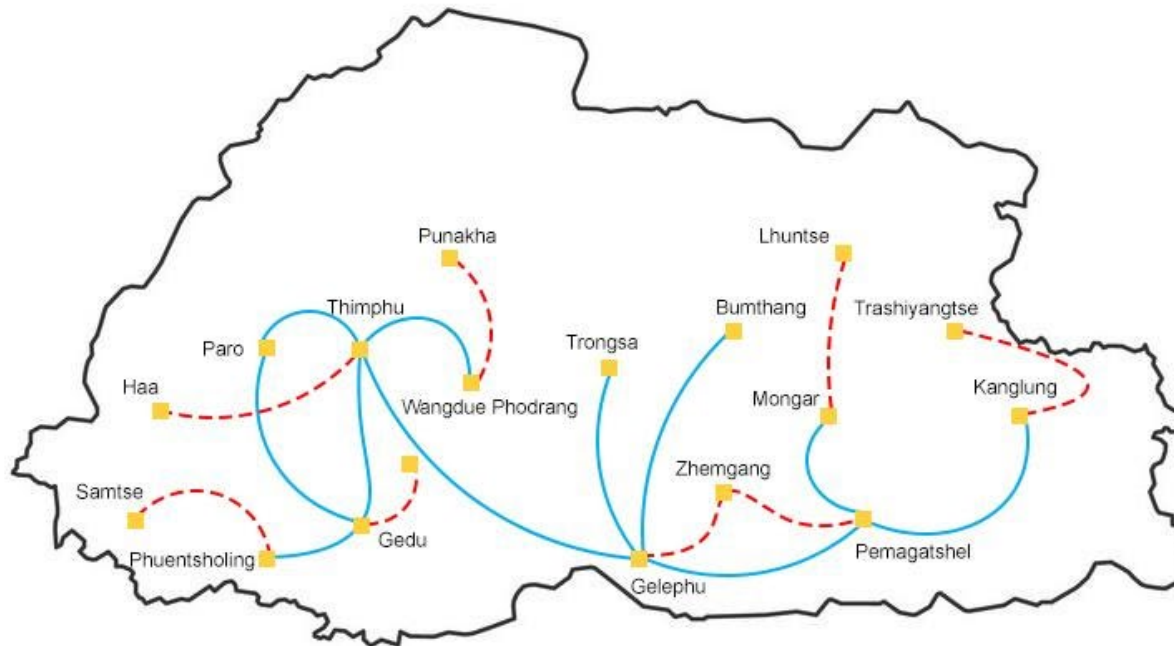

DrukREN

DrukREN SERVICES

1. 100 Mbps/ 1 Gbps Access to Domestic Contents for DrukREN Members.
2. Research & Education Transit - 1 Gbps access to TEIN4 and global REN via NKN
3. International Commercial Transit: Bulk Purchase of the Internet Bandwidth

Status - where are we?

- 24 DrukREN Members
- 1 New Member connection *pending*
- TEIN Connectivity through NKN: 1 Gbps
- btIX Connection

DrukREN 2.0

DrukREN Network

DrukREN

- DrukREN PoP
- 10 Gbps
- - - Planned 10 Gbps link